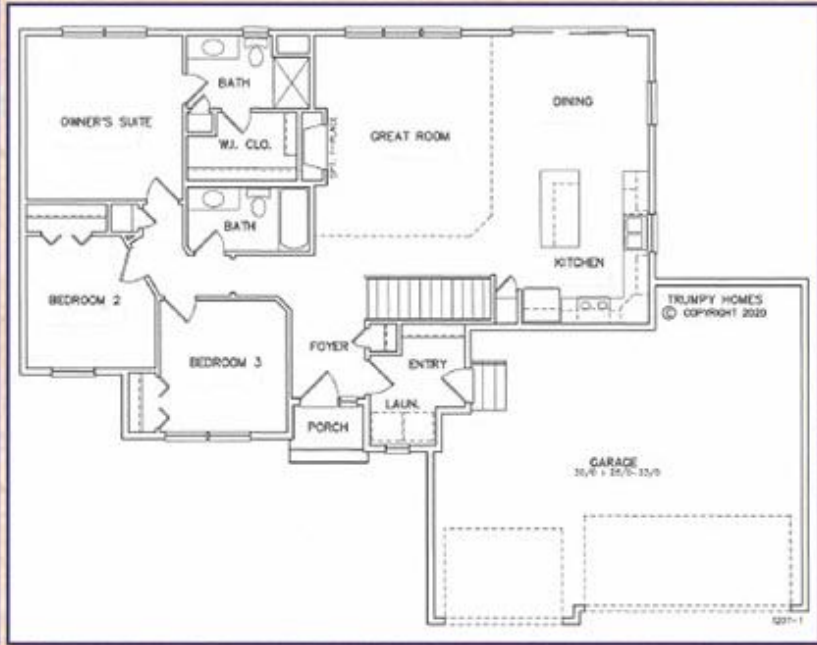

## Sundance - SV

1 Level Living, 3 Bedroom,  
2 Bath, Open Floor Plan,  
Walk-out Basement,  
Large Backyard

1500 Finished Square Feet 2850 Total Square Feet

**A Higher Level of Quality**  
Over 25 years of experience