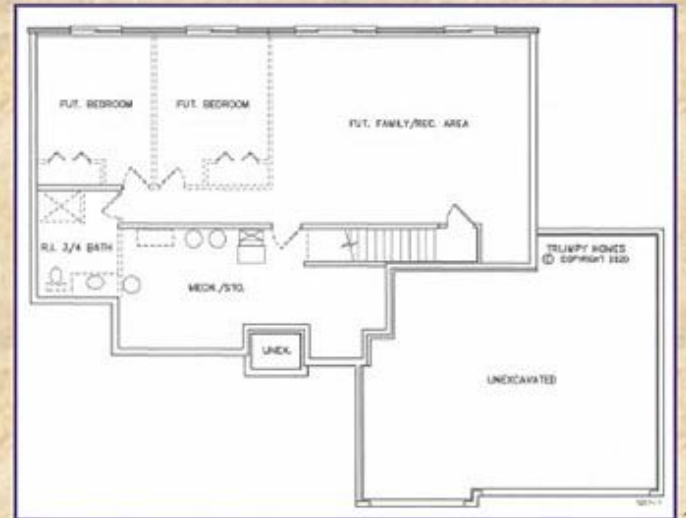

## Sundance - SV

1 Level Living, 3 Bedroom,  
2 Bath, Open Floor Plan,  
Walk-out Basement,  
Large Backyard

1500 Finished Square Feet 2850 Total Square Feet

**A Higher Level of Quality**  
Over 25 years of experience